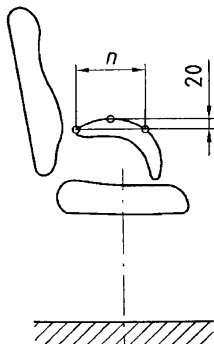

## Armrest measuring device according to EN 1338:2009

- Measuring device to easy collect all described dimensions of chair armrest -

With that device you can absolutely easy and accurate measure the dimensions according to EN 1335-1 point. 6.12 to point 6.15

- Armrest length
- Armrest width
- Armrest height over the seat
- Armrest distance to front edge of seat