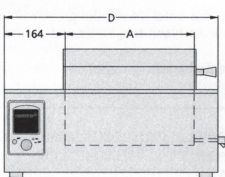

Memmert Water Bath

Memmert stainless steel water bath is scratch-resistant, hygienic, robust and durable.

Electronic temperature monitoring, mechanical temperature limiters, as well as integrated self-diagnosis system.