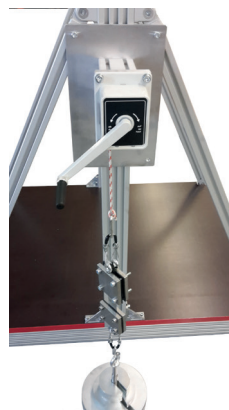

according ISO 8442-1 point 6.3 and 8442-2

Bending Test for Handles

according ISO 8442-1, EN 12983 - 1 annex D

The cookware is must be secured in such a way that the contact area of the load (10 ± 1 mm) from the end of the handle is removed.

Art. No. 07500 - O

Pull Tester for Knives

The cutting would be clamped on the handle and a hand winch.

The blade is clamped in the second pre-tensioning device and on a tag attached to ground.

Art. No. 07500 - P