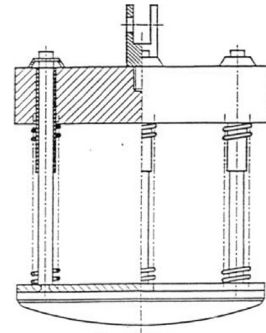

- according to EN 1728:2000 (D).
- according to EN 1335
- use for impact test of seats
- diameter of impact area 200 mm
- impact area is curved.
- also useable for glass testings.
- spring biased.

Drop Test Rig