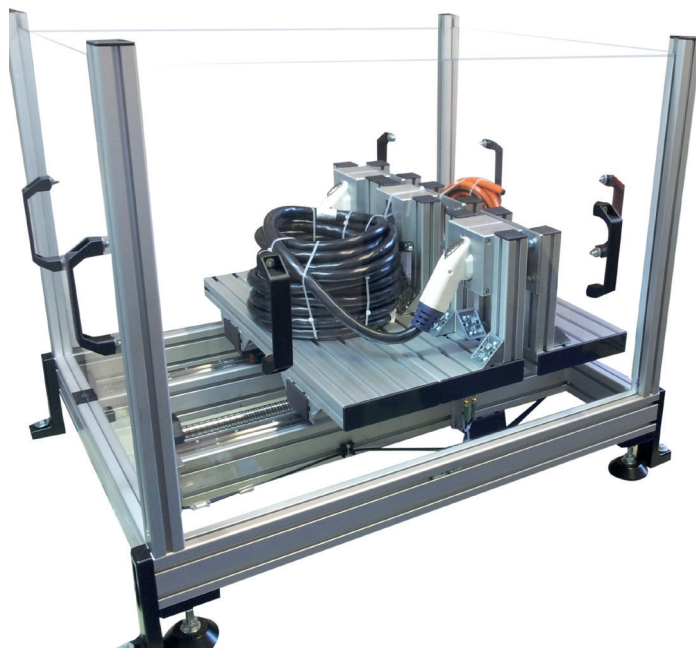

- test stand with precise servo-motor positioning unit.
- can be tested at the same time up to 3 plug connectors.
- the protective covering is removable. Plug Endurance Test also as desktop device.
- position, Speed, acceleration and residence time freely programmable.

Supply:

- inclusive programmable test bench control at a 19" laboratory desktop box.
- safety features - security door switch to stop movement if door gets open.
- basic set clamping elements for plug connector and power outlet.

Technical Data:

<i>dimensions</i>	900 x 750 x 700 mm
<i>voltage</i>	230 V 16 A
<i>max. speed</i>	0 - 800 mm/sek
<i>max. distance</i>	200 mm