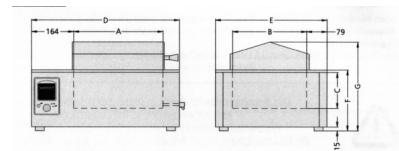

Schmidt-Engineering GmbH

Ostbahnstraße 15

91217 Hersbruck

Tel: +49 9151-4232

Fax: +49 9151-3878

E-Mail: info@weinmann-online.de