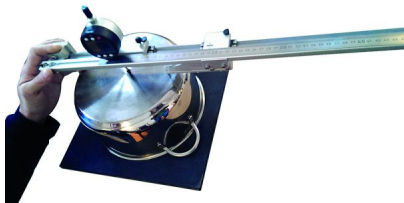

Schmidt-Engineering GmbH

Ostbahnstraße 15

91217 Hersbruck

Tel: +49 9151-4232

Fax: +49 9151-3878

E-Mail: info@weinmann-online.de